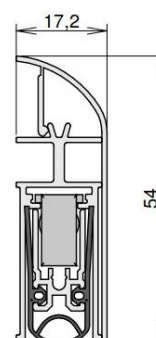

Schall-Ex® L-15 FS C-0

DETAILS

Articlenumber	1-884
Function	hinged door
Türenmaterial	timber, metal, PVC
Application	exterior door, interior door
Usage	sound protection, smoke protection, fire protection, accessibility

TECHNICAL DATA

Width	17.2 mm
Height	54 mm
Min. delivery length	235 mm
Max. delivery length	2335 mm
Standard length	805, 930, 1055 mm
max. travel	20 mm
Actuation	single-sided
Actuator	sliding acutator
Outerprofile	aluminium
Surface	silver anodized (C-0)
Sealingprofile	silicone, self-extinguishing

FITTING

Fixing	FS - surface mounted (concealed screws)

EXAMINATIONS AND CERTIFICATES

Permanent function 200k	yes
Leakage rate certificate	yes
Corrision test	yes
Corrision	yes
Barrier free	yes
UL	yes
EPD	yes
Certifire	yes