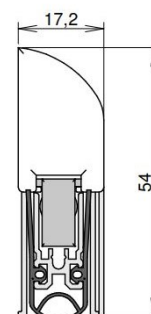

Schall-Ex® L-15 FS C-0

DETAILS

Articlenumber	1-884
Function	hinged door
Türenmaterial	timber, metal, PVC
Application	exterior door, interior door
Usage	sound protection, smoke protection, fire protection, accessibility

TECHNICAL DATA

Width	17.2 mm
Height	54 mm
Min. delivery length	235 mm
Max. delivery length	2335 mm
Standard length	805, 930, 1055 mm
max. travel	20 mm
Actuation	single-sided
Actuator	sliding acutator
Outerprofile	aluminium
Surface	silver anodized (C-0)
Sealingprofile	silicone, self-extinguishing

FITTING

Fixing	FS - surface mounted (concealed screws)

EXAMINATIONS AND CERTIFICATES

Permanent function 200k	yes
Leakage rate certificate	yes
Corrision test	yes
Corrision	yes
Barrier free	yes
UL	yes
EPD	yes
Certifire	yes