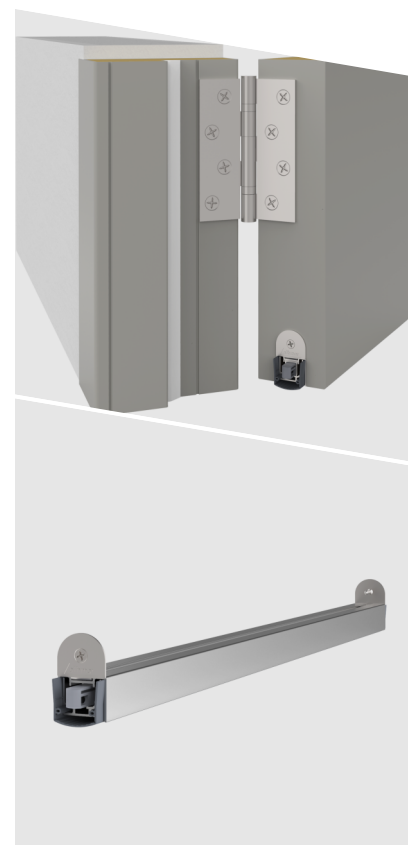

Stadi L-24/20 WS

DETAILS

Articlenumber	1-938
Function	hinged door
Türenmaterial	timber, metal, PVC
Application	exterior door, interior door
Usage	sound protection, smoke protection, fire protection, accessibility

TECHNICAL DATA

Width	24 mm
Height	20 mm
Min. delivery length	230 mm
Max. delivery length	2000 mm
Standard length	750, 900, 1050, 1200 mm
max. travel	16 mm
Actuation	single-sided
Actuator	sliding acutator
removableInner profile	yes
Outerprofile	aluminium
Surface	plate finish
Sealingprofile	silicone, self-extinguishing

FITTING

Fixing	WS - fixing brackets
Espagnolette bolt	yes

EXAMINATIONS AND CERTIFICATES

Sound	yes
Permanent function IM	yes
Mio Certificate	yes
Leakage rate certificate	yes
Corrision test	yes
Corrision	yes
Barrier free	yes